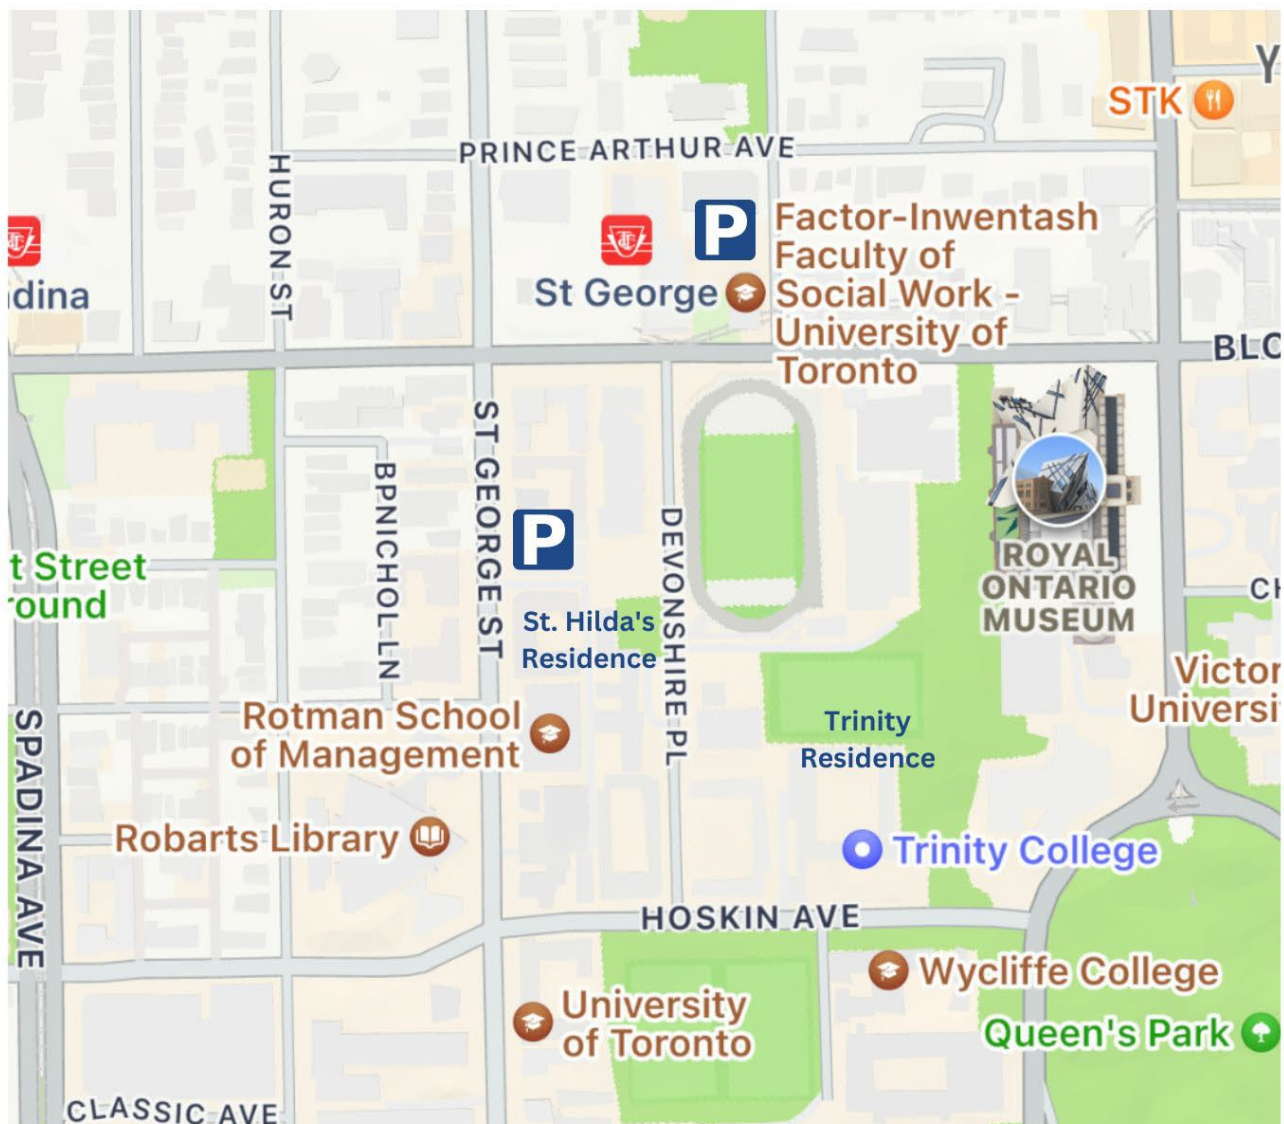

PARKING INFORMATION

Due to the ongoing construction of the Lawson Centre of Sustainability, there is no parking within Trinity College.

For other alternative paid parking spaces near Trinity Residences, please refer to the map below.

OISE Parking Garage
155 College Street,
Half Hour: \$4.00
Daily Max: \$16.00

Rotman Commerce Parking Garage
107 St. George Street
Half Hour: \$4.00
Daily Max: \$20.00

PARKING INFORMATION

Trinity
College

UNIVERSITY OF TORONTO

For more information on where to park at St. George Campus, please check out the University of Toronto Interactive Parking Map by scanning the QR Code below.